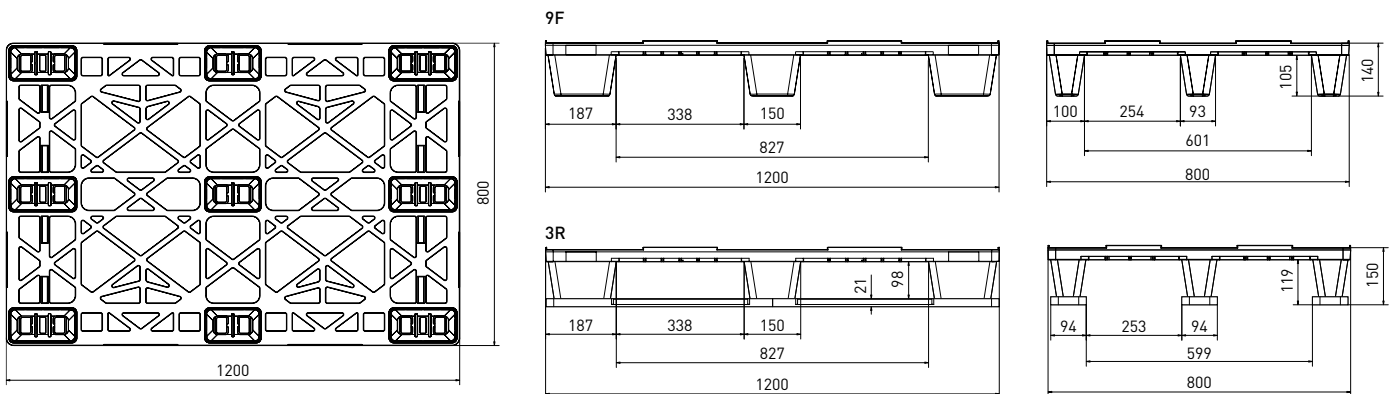

Bottom support

> 9 feet (9F)

> 3 runners (3R)

Deck options

> open deck (OD)

Available as ESD pallet ...

... for transport of electrostatic-sensitive devices.

Nestable CPP plastic pallets require less floor space.

Technical data*1

	Bottom support	Top deck	Dimensions [mm]	Load capacities*2 [kg]			Weight [kg]		Pallets per	
				Static	Dynamic	Racking	HDPE	PO	Stack	Truck
Nest E5 (OD-9F)	9 feet, nestable	open	1200 x 800 x 140	3200	1200	—	8,0	9,0	50	1650
Nest E5 (OD-3R)	3 runners		1200 x 800 x 150	6400	1600	500	11,5	12,5	16	528

Entry: 4 ways | Nesting height: 44 mm | Safety rim: 6 mm (optional without)

nominal sizes in mm

Options

- Color: [other colors on request*3] > Individual marking*3
- Anti-slip: safety rim, grommets on deck, grommets under deck
- ESD prevention: anti-static, ESD