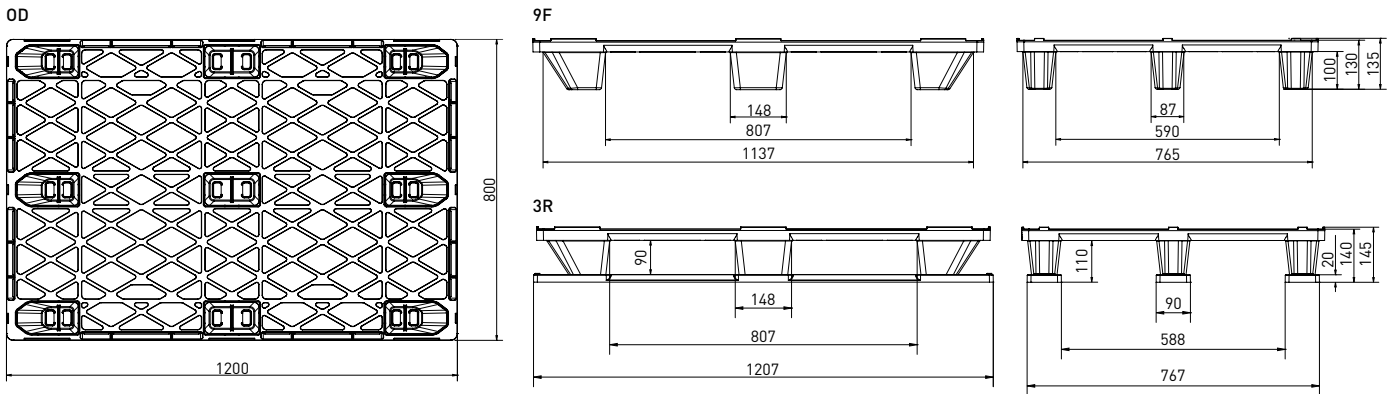

Bottom support

> 9 feet (9F)

> 3 runners (3R)

Deck options

> open deck (OD)

Due to its very low weight, the plastic pallet is easy to handle.

Technical data*1

	Bottom support	Top deck	Dimensions [mm]	Load capacities**2 [kg]			Weight [kg]		Pallets per	
				Static	Dynamic	Racking	HDPE	PO	Stack	Truck
Nest E1 (OD-9F)	9 feet, nestable	open	1200 x 800 x 130	1600	1000	-	5,5	6,5	60	1980
Nest E1 (OD-3R)	3 runners		1200 x 800 x 140	2400	1000		6,5	7,5	17	561

Entry: 4 ways | Nesting height: 38 mm | Safety rim: 5 mm

nominal sizes in mm

Options

- Color: [other colors on request*3] > Individual marking*3
- Anti-slip: safety rim (standard)
- ESD prevention: -

*1 Figures can vary depending on the raw material used and options applied. *2 Guideline values are based both on experience and parts of test ISO 8611, which tests with evenly distributed loads at room temperature (20°C). Varying data may result from different conditions of usage. Your specific requirements can be identified upon request. *3 Minimum quantity required - PO pallets should only be used and stored in a dry environment. We reserve the right to change any of the stated information without prior notice.