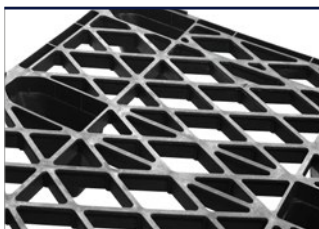

Nest E1

1200 x 800

Nestable, extremely light weight plastic pallet in euro-size

An absolute lightweight. The Nest E1 literally lightens the lifting and carrying processes, and its especially low height saves space during nesting and storage. Its low weight makes it outstanding for air freight.

Bottom support

> 9 feet (9F)

> 3 runners (3R)

Deck options

> open deck (OD)

Due to its very low weight, the plastic pallet is easy to handle.

Technical data*1

	Bottom support	Top deck	Dimensions [mm]	Load capacities**2 [kg]			Weight [kg]		Pallets per	
				Static	Dynamic	Racking	HDPE	PO	Stack	Truck
Nest E1 (OD-9F)	9 feet, nestable	open	1200 x 800 x 130	1600	1000	-	5,5	6,5	60	1980
Nest E1 (OD-3R)	3 runners		1200 x 800 x 140	2400	1000		6,5	7,5	17	561

Entry: 4 ways | Nesting height: 38 mm | Safety rim: 5 mm

nominal sizes in mm

Options

- Color: [other colors on request*3] > Individual marking*3
- Anti-slip: safety rim (standard)
- ESD prevention: -

*1 Figures can vary depending on the raw material used and options applied. *2 Guideline values are based both on experience and parts of test ISO 8611, which tests with evenly distributed loads at room temperature (20°C). Varying data may result from different conditions of usage. Your specific requirements can be identified upon request. *3 Minimum quantity required - PO pallets should only be used and stored in a dry environment. We reserve the right to change any of the stated information without prior notice.