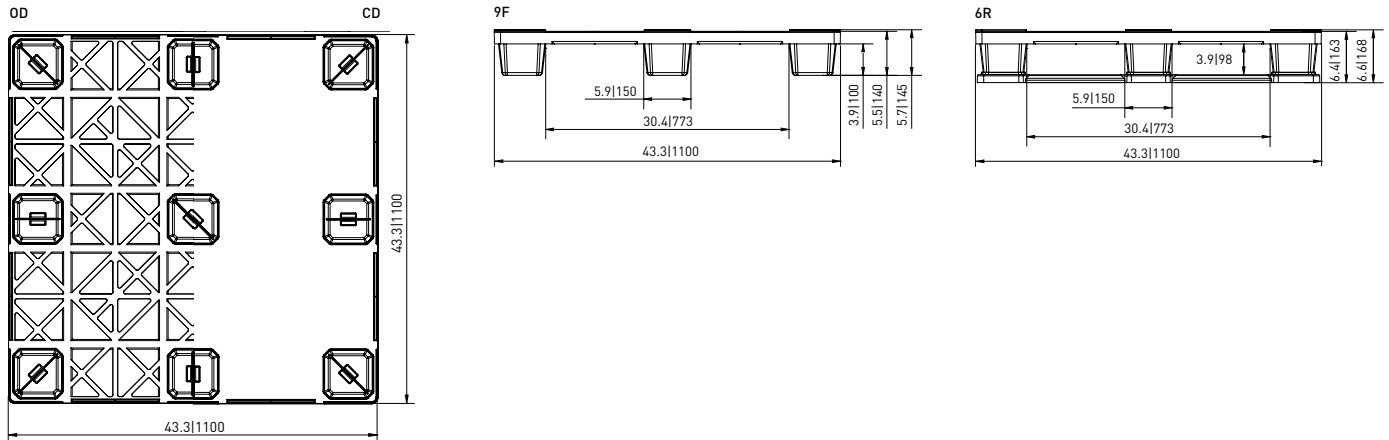

### Nestable container plastic pallet

These container-size pallets leave no empty storage space. Optimized for transport in ISO freight containers, the pallet uses the available load space. There is a choice of three dimensions (Nest C5.1 = 44 x 44, Nest C5.2 = 45 x 45). All sizes come with an open or closed upper deck. Besides the nestable version (9 feet), the pallet is also available with 6 runners (cruciform perimeter base) and can therefore be used for block stacking.

#### Deck options

> open deck (OD)

> closed deck (CD)

Rounded edges

Easy handling

## Technical data\*1

	Previous name	Bottom support	Top deck	Dimensions [in] / [mm]	Load capacities*2 [lbs] / [kg]			Weight [lbs] / [kg]			
					Static	Dynamic	Racking	HDPE		ACM	
Nest C5 (OD-9F)	CPP 400	9 feet, nestable	open	43.3 x 43.3 x 5.5	8800	3300	—	23.0	10.5	25.5	12.0
Nest C5 (CD-9F)	CPP 400c		closed	1100 x 1100 x 140	4000	1500		27.5	12.5	32.0	14.5
Nest C5 (OD-6R)	CPP 406	6 runners	open	43.3 x 43.3 x 6.4	17600	5300	1300	31.0	14.0	35.0	16.0
Nest C5 (CD-6R)	CPP 406c		closed	1100 x 1100 x 163	8000	2400	600	33.0	15.0	37.5	17.0

Entry: 4 ways | Nesting height: 2.4 in / 60 mm | Safety rim: 0.2 in / 5 mm (optional without)

nominal sizes in inch | mm