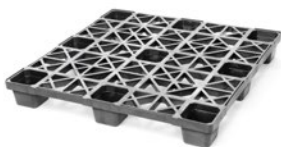

### Nestable container plastic pallet

These container-size pallets leave no empty storage space. Optimized for transport in ISO freight containers, the pallet uses the available load space. There is a choice of three dimensions (Nest C5.1 = 44 x 44, Nest C5.2 = 45 x 45). All sizes come with an open or closed upper deck. Besides the nestable version (9 feet), the pallet is also available with 6 runners (cruciform perimeter base) and can therefore be used for block stacking.

#### Bottom support

> 9 feet (9F)

> 6 runners (6R)

Optional without safety rim

#### Deck options

> open deck (OD)

> closed deck (CD)

Rounded edges

Easy handling

## Technical data\*1

	Previous name	Bottom support	Top deck	Dimensions [in] / [mm]	Load capacities*2 [lbs] / [kg]			Weight [lbs] / [kg]			
					Static	Dynamic	Racking	HDPE		ACM	
Nest C5 (OD-9F)	CPP 400	9 feet, nestable	open	43.3 x 43.3 x 5.5	8800	3300	—	23.0	10.5	25.5	12.0
Nest C5 (CD-9F)	CPP 400c		closed	1100 x 1100 x 140	4000	1500		27.5	12.5	32.0	14.5
Nest C5 (OD-6R)	CPP 406	6 runners	open	43.3 x 43.3 x 6.4	17600	5300	1300	31.0	14.0	35.0	16.0
Nest C5 (CD-6R)	CPP 406c		closed	1100 x 1100 x 163	8000	2400	600	33.0	15.0	37.5	17.0