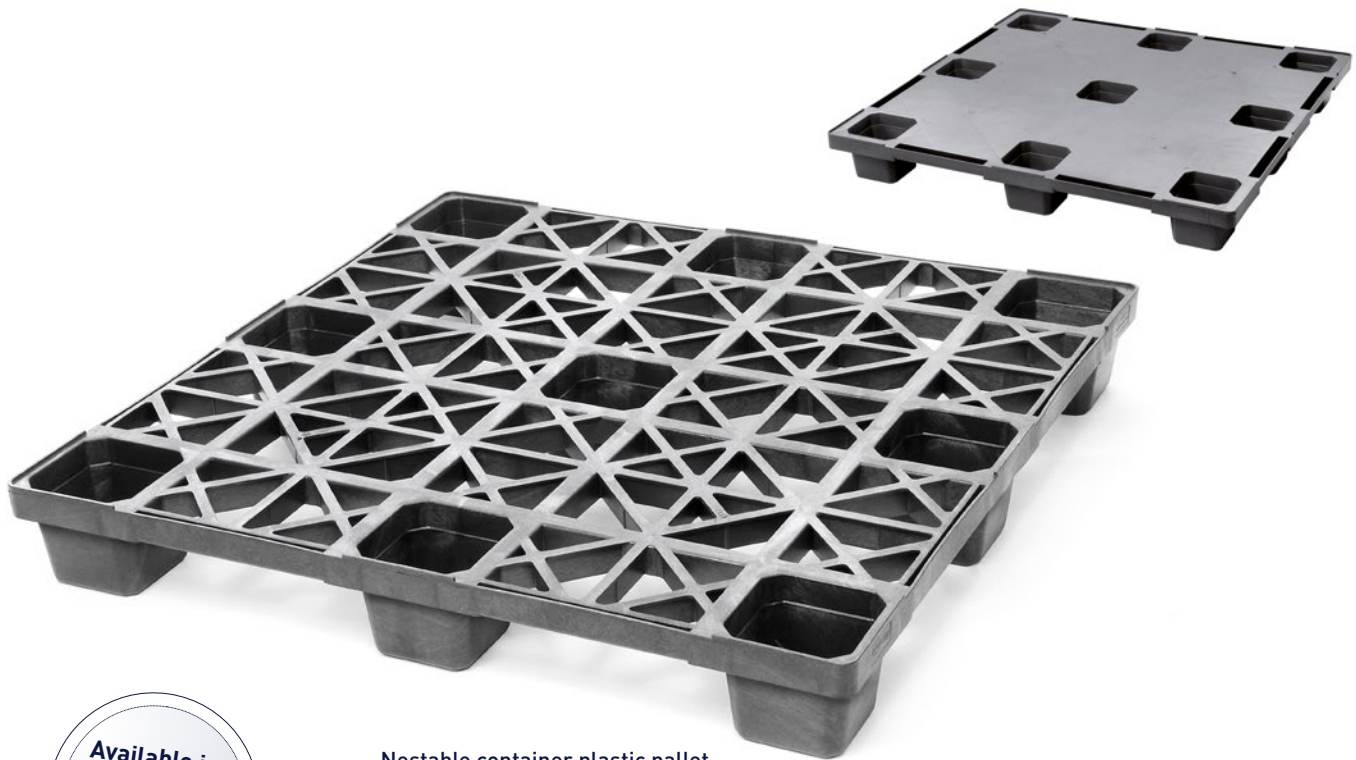

# Nest C5

43 x 43

CPP 400 | CPP 400c | CPP 406 | CPP 406c

### Nestable container plastic pallet

These container-size pallets leave no empty storage space. Optimized for transport in ISO freight containers, the pallet uses the available load space. There is a choice of three dimensions (Nest C5.1 = 44 x 44, Nest C5.2 = 45 x 45). All sizes come with an open or closed upper deck. Besides the nestable version (9 feet), the pallet is also available with 6 runners (cruciform perimeter base) and can therefore be used for block stacking.

#### Bottom support

> 9 feet (9F)

> 6 runners (6R)

Optional without safety rim

#### Deck options

> open deck (OD)

> closed deck (CD)

Rounded edges

Easy handling