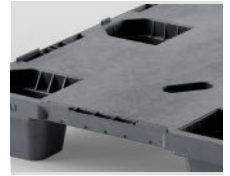

# Nest US5.1

**CD-9F**

1219 x 1016 mm

Technical Data	Bottom support	Top Deck	Dimensions (mm)	Maximum Load Capacities (kg)			Weight (kg)	
				Static	Dynamic	Racking	PE	PP Mix
Nest US5.1 (CD-9F)	9 feet	closed	1219 x 1016 x 140	3000	1300	-	9,5	10,5

Entry: 4 ways | Nesting height: 39,0 mm | Safety rim: 6 mm

Logistic Data	Standard Truck Europe		Standard Truck USA		Mega Truck		Jumbo Truck		40' HC Container	
	stack	total	stack	total	stack	total	stack	total	stack	total
Nest US5.1 (CD-9F)	-	-	60	1800	-	-	-	-	-	-

**Benefits**

1. Nestable pallet suitable for medium loads
2. High nestability ratio
3. Lightweight and low height
4. Easy and safe to handle
5. Reusable pallet made of recycled plastic and 100% recyclable