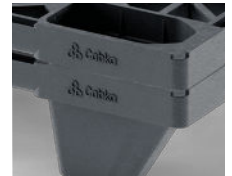

# Nest i1

**OD-9F**

1200 x 1000 mm

Technical Data	Bottom support	Top Deck	Dimensions (mm)	Maximum Load Capacities (kg)			Weight (kg)	
				Static	Dynamic	Racking	PE Mix	PP Mix
Nest i1 (OD-9F)	9 feet	open	1200 x 1000 x 135	1600	1000	-	6,0	6,5

Entry: 4 ways | Nesting height: 38 mm | Safety rim: 5 mm

Logistic Data	Standard Truck Europe		Standard Truck USA		Mega Truck		Jumbo Truck		40' HC Container	
	stack	total	stack	total	stack	total	stack	total	stack	total
Nest i1 (OD-9F)	50	1300	-	-	58	1508	58	1508	52	1144

**Benefits**

1. Strong, nestable, lightweight plastic pallet in industrial size
2. Ideal for one-way shipping thanks to its low weight
3. The nestability helps to optimize reverse logistics
4. Increase efficiency for storage and return logistics
5. Reusable pallet made of recycled plastic and 100% recyclable