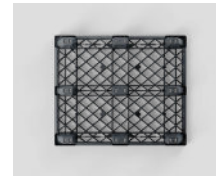

# Nest i1

**OD-9F**

1200 x 1000 mm

Technical Data	Bottom support	Top Deck	Dimensions (mm)	Maximum Load Capacities (kg)			Weight (kg)	
				Static	Dynamic	Racking	PE Mix	PP Mix
Nest i1 (OD-9F)	9 feet	open	1200 x 1000 x 135	1600	1000	-	6,0	6,5

Entry: 4 ways | Nesting height: 38 mm | Safety rim: 5 mm

Logistic Data	Standard Truck Europe		Standard Truck USA		Mega Truck		Jumbo Truck		40' HC Container	
	stack	total	stack	total	stack	total	stack	total	stack	total
Nest i1 (OD-9F)	50	1300	-	-	58	1508	58	1508	52	1144

**Benefits**

1. Strong, nestable, lightweight plastic pallet in industrial size
2. Ideal for one-way shipping thanks to its low weight
3. The nestability helps to optimize reverse logistics
4. Increase efficiency for storage and return logistics
5. Reusable pallet made of recycled plastic and 100% recyclable