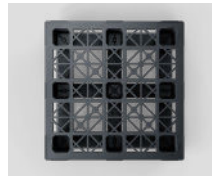

Nest S5

OD-6R

1200 x 1200 mm

Technical Data	Bottom support	Top Deck	Dimensions (mm)	Maximum Load Capacities (kg)			Weight (kg)
				Static	Dynamic	Racking	PP Mix
Nest S5 (OD-6R)	6 runners	open	1200 x 1200 x 163	8000	2400	300	17,5

Entry: 4 ways | Nesting height: - mm | Safety rim: 8,5 mm

Logistic Data	Standard Truck Europe		Standard Truck USA		Mega Truck		Jumbo Truck		40' HC Container	
	stack	total	stack	total	stack	total	stack	total	stack	total
Nest S5 (OD-6R)	14	308	-	-	17	374	17	408	15	135

Benefits

- 6 runners nestable recycled plastic pallet, suitable for medium loads
- Large contact area for the cargo. Up to six modular units (600x400mm) per layer
- The skids ensure a smooth run on roller or chain conveyor
- Excellent stability for block stacking
- Easy handling
- Rounded edges
- Reusable pallet made of recycled plastic and 100% recyclable