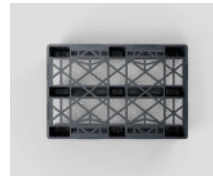

Nest E5

OD-3R

1200 x 800 mm

Technical Data	Bottom support	Top Deck	Dimensions (mm)	Maximum Load Capacities (kg)			Weight (kg)
				Static	Dynamic	Racking	PP Mix
Nest E5 (OD-3R)	3 runners	open	1200 x 800 x 150	3400	1600	300	12,5

Entry: 4 ways | Nesting height: - mm | Safety rim: 7 mm

Logistic Data	Standard Truck Europe		Standard Truck USA		Mega Truck		Jumbo Truck		40' HC Container	
	stack	total	stack	total	stack	total	stack	total	stack	total
Nest E5 (OD-3R)	16	528	18	646	19	627	19	722	25	550

Benefits

1. Nestable euro-size plastic pallet for medium loads
2. 3 runner version
3. An excellent solution for medium loads in the high rack
4. Ideal for use with conveyor technology
5. Reusable pallet made of recycled plastic and 100% recyclable