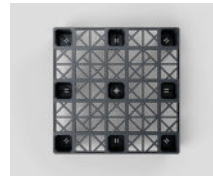

Nest C5

OD-9F

1100 x 1100 mm

Technical Data	Bottom support	Top Deck	Dimensions (mm)	Maximum Load Capacities (kg)			Weight (kg)	
				Static	Dynamic	Racking	PE Mix	PP Mix
Nest C5 (OD-9F)	9 feet	open	1100 x 1100 x 140	3000	1500	-	10,0	11,0

Entry: 4 ways | Nesting height: 55 mm | Safety rim: 8,5 mm

Logistic Data	Standard Truck Europe		Standard Truck USA		Mega Truck		Jumbo Truck		40' HC Container	
	stack	total	stack	total	stack	total	stack	total	stack	total
Nest C5 (OD-9F)	39	936	46	1288	45	108	45	1170	42	840

Benefits

1. Strong nestable container plastic pallet
2. Designed with rectangular blocks for optimum use with heavy loads
3. The open deck allows the ventilation of the load
4. Maximum use of load space on deck
5. Optimized for transport in ISO freight
6. Reusable pallet made of recycled plastic and 100% recyclable