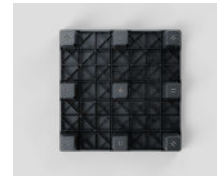

# Nest C5

**CD-9F**

1100 x 1100 mm

Technical Data	Bottom support	Top Deck	Dimensions (mm)	Maximum Load Capacities (kg)			Weight (kg)
				Static	Dynamic	Racking	PP Mix
Nest C5 (CD-9F)	9 feet	closed	1100 x 1100 x 140	3000	1500	-	13,0

Entry: 4 ways | Nesting height: 55 mm | Safety rim: 8,5 mm

Logistic Data	Standard Truck Europe		Standard Truck USA		Mega Truck		Jumbo Truck		40' HC Container	
	stack	total	stack	total	stack	total	stack	total	stack	total
Nest C5 (CD-9F)	39	936	-	-	45	1080	45	1170	42	840

**Benefits**

1. Strong nestable container plastic pallet
2. Designed with rectangular blocks for optimum use with heavy loads
3. The open deck allows the ventilation of the load
4. Maximum use of load space on deck
5. Optimized for transport in ISO freight
6. Reusable pallet made of recycled plastic and 100% recyclable