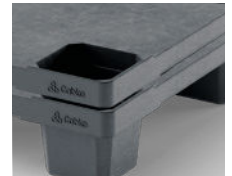

# Nest C5

**CD-9F**

1100 x 1100 mm

Technical Data	Bottom support	Top Deck	Dimensions (mm)	Maximum Load Capacities (kg)			Weight (kg)
				Static	Dynamic	Racking	PP Mix
Nest C5 (CD-9F)	9 feet	closed	1100 x 1100 x 140	3000	1500	-	13,0

Entry: 4 ways | Nesting height: 55 mm | Safety rim: 8,5 mm

Logistic Data	Standard Truck Europe		Standard Truck USA		Mega Truck		Jumbo Truck		40' HC Container	
	stack	total	stack	total	stack	total	stack	total	stack	total
Nest C5 (CD-9F)	39	936	-	-	45	1080	45	1170	42	840

**Benefits**

1. Strong nestable container plastic pallet
2. Designed with rectangular blocks for optimum use with heavy loads
3. The open deck allows the ventilation of the load
4. Maximum use of load space on deck
5. Optimized for transport in ISO freight
6. Reusable pallet made of recycled plastic and 100% recyclable