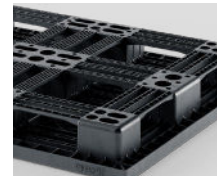

Eco CP7

OD-6R

1300 x 1100 mm

Technical Data	Bottom support	Top Deck	Dimensions (mm)	Maximum Load Capacities (kg)			Weight (kg)
				Static	Dynamic	Racking	PE
Eco CP7 (OD-6R)	6 runners	open	1300 x 1100 x 150	3000	1500	-	13,0

Entry: 4 ways | Nesting height: - mm | Safety rim: 5 mm

Logistic Data	Standard Truck Europe		Standard Truck USA		Mega Truck		Jumbo Truck		40' HC Container	
	stack	total	stack	total	stack	total	stack	total	stack	total
Eco CP7 (OD-6R)	15	330	24	360	19	418	19	456	15	270

Benefits

1. Perfect fit for chemical industry (identical to wood CP7)
2. Significantly lighter than its wooden counterpart and thus with an attractive price-performance ratio
3. Designed with six broad runners to protect the cargo from damage
4. Ideal for smooth transport via roller and chain conveyors
5. Suitable for secure block stacking
6. Easy to clean design
7. Reusable pallet made of recycled plastic and 100% recyclable